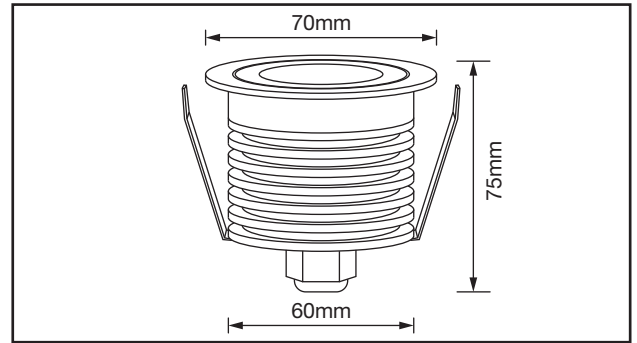

AGL060AL - Noble 7

7W 350mA IP65 Ground Light Matte
Brushed Aluminium Finish

NOBLE™

PRODUCT FEATURES

- IP65 Rating
- 7W COB LED
- Glare-Reducing Baffle Design
- Driveover Rated At 2 Metric Tonnes When
- Used in 60mm Mounting Sleeve (AGL/MS060)*
- Interchangeable Bezels Available*
- Narrow Beam Angle
- Toughened Flush Glass
- Slim Bezel
- 350mA Constant Current (Series Wiring)
- Dimmable With Dimmable Driver*
- 1m Pre-Wired Cable

TECHNICAL SPECIFICATIONS

PRODUCT CODE	AGL060AL/30	AGL060AL/40
Power	7W	7W
Lumens	≤410lm	≤440lm
Colour Temperature	3000K	4000K
Beam Angle	30°	30°
CRI	>80	>80
Ingress Protection	IP65	IP65
Lifetime (Hours to lm70)	50,000 Hrs	50,000 Hrs
Temperature	-20~+50°C	-20~+50°C
Operating Current	350mA	350mA