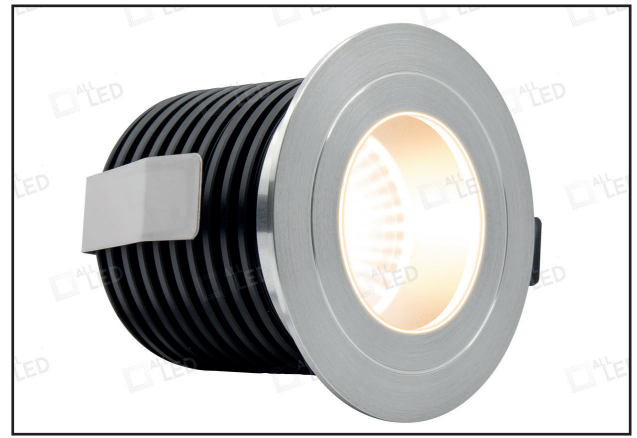

AGL060AL - Noble 7

7W 350mA IP65 Ground Light Matte
Brushed Aluminium Finish

NOBLE™

PRODUCT FEATURES

- IP65 Rating
- 7W COB LED
- Glare-Reducing Baffle Design
- Driveover Rated At 2 Metric Tonnes When
- Used in 60mm Mounting Sleeve (AGL/MS060)*
- Interchangeable Bezels Available*
- Narrow Beam Angle
- Toughened Flush Glass
- Slim Bezel
- 350mA Constant Current (Series Wiring)
- Dimmable With Dimmable Driver*
- 1m Pre-Wired Cable

TECHNICAL SPECIFICATIONS

PRODUCT CODE	AGL060AL/30	AGL060AL/40
Power	7W	7W
Lumens	≤410lm	≤440lm
Colour Temperature	3000K	4000K
Beam Angle	30°	30°
CRI	>80	>80
Ingress Protection	IP65	IP65
Lifetime (Hours to lm70)	50,000 Hrs	50,000 Hrs
Temperature	-20~+50°C	-20~+50°C
Operating Current	350mA	350mA

Antique Brass Bezel**
AGL060BZ/AB

Brushed Brass Bezel**
AGL060BZ/BB

Carbon Black Bezel**
AGL060BZ/BLK

Polished Copper Bezel**
AGL060BZ/COP

Polar White Bezel**
AGL060BZ/WH

+Indoor & Bathroom Use Only
*Sold Separately