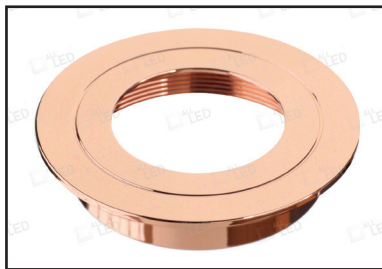

Antique Brass Bezel**
AGL060BZ/AB

Brushed Brass Bezel**
AGL060BZ/BB

Polished Copper Bezel**
AGL060BZ/COP